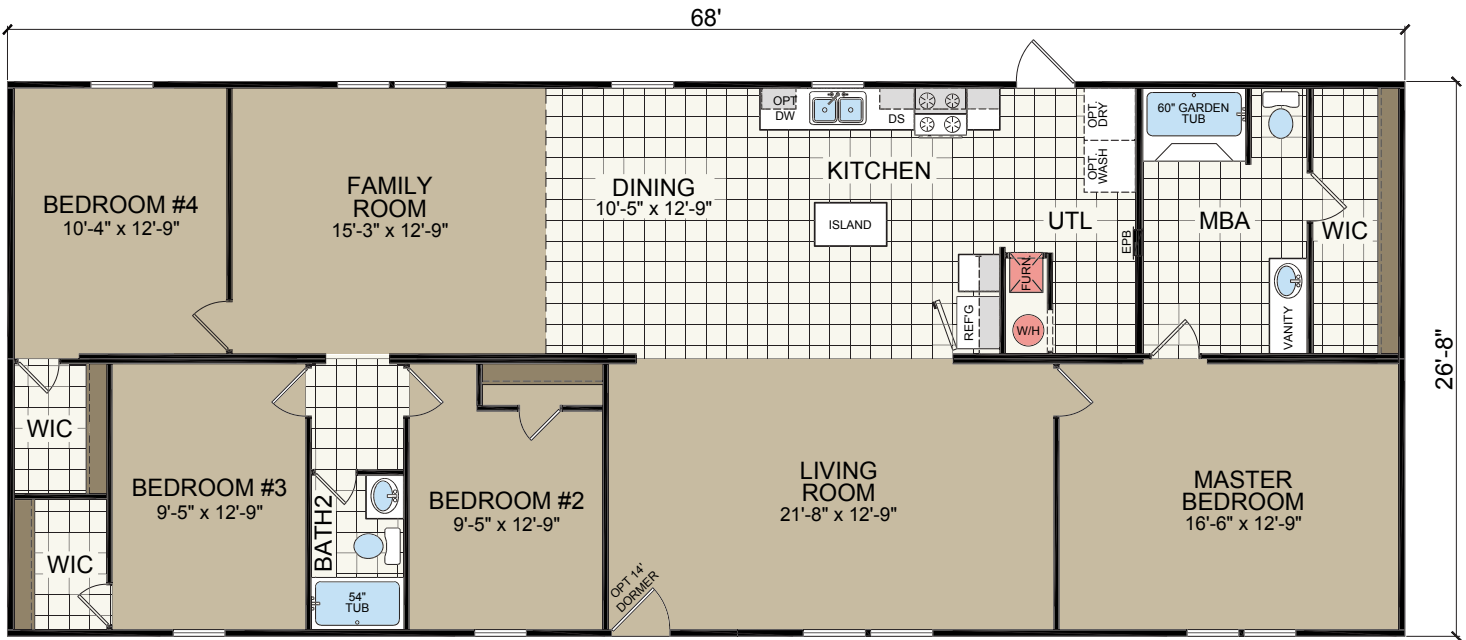

RM2868A - 4 Bed - 2 Bath - 1,813 sq ft. - 28' x 68'

Call today to schedule an appointment

855-550-6550